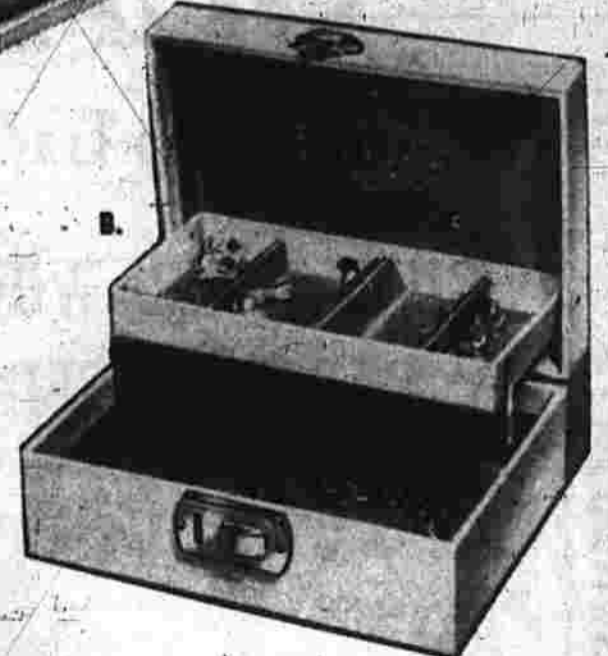

a world of gift Intrigue **Jewel Boxes**
A. The earring box $2.99
B. The jewel box $4.99

She'll love it! Beautiful... and so practical. Elegant calfskin simulated leather with exquisite gold color tooling and soft lining. In ivory, baby blue or rose.